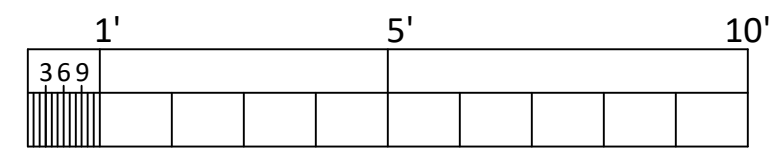

2-8
2-9
2-10
2-11
32

2-1
2-2
2-3
2-4

Top of Frame

Main Deck Clamp

Lower Deck Clamp

Water Line

Bottom of Frame

Bottom of Keel

Frame 2 Spreader Bar

SCALE

1:32

Frame 2 Sht 1

Frame parts 1 - 7 fore frame
Frame parts 8 - 14 aft frame

10/1/17

Ships of Scale

Print on 11"x17" paper