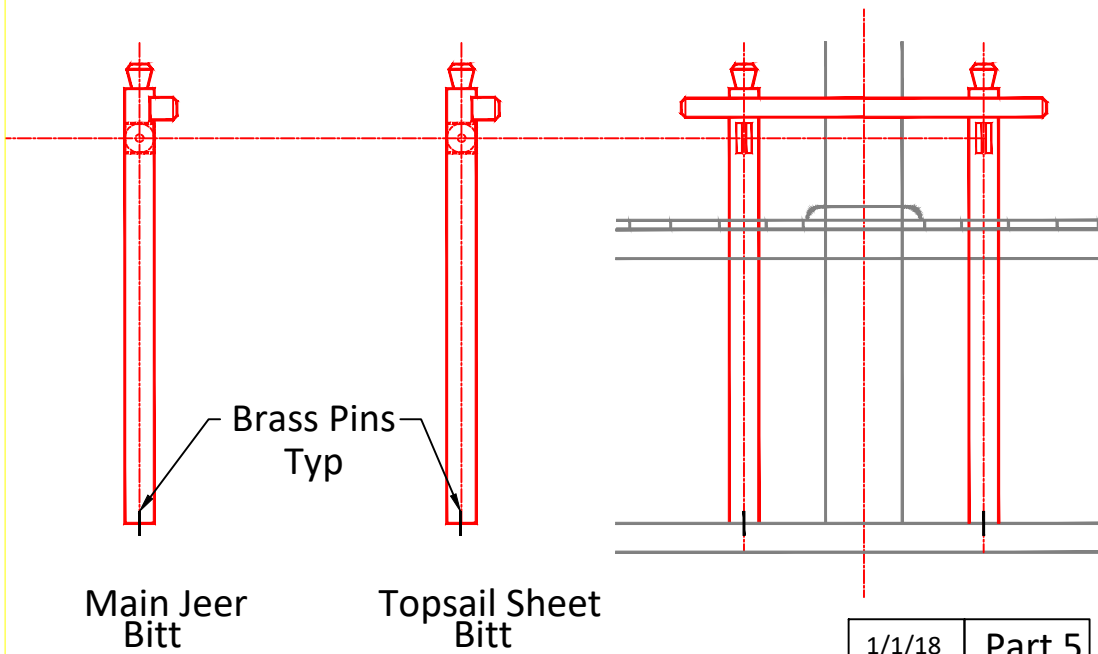

Elevation

Plan

6 Pounder Carrage Gun
Gun Tackle Plan

SCALE

1/1/18 Part 5

1:48

Ships of Scale